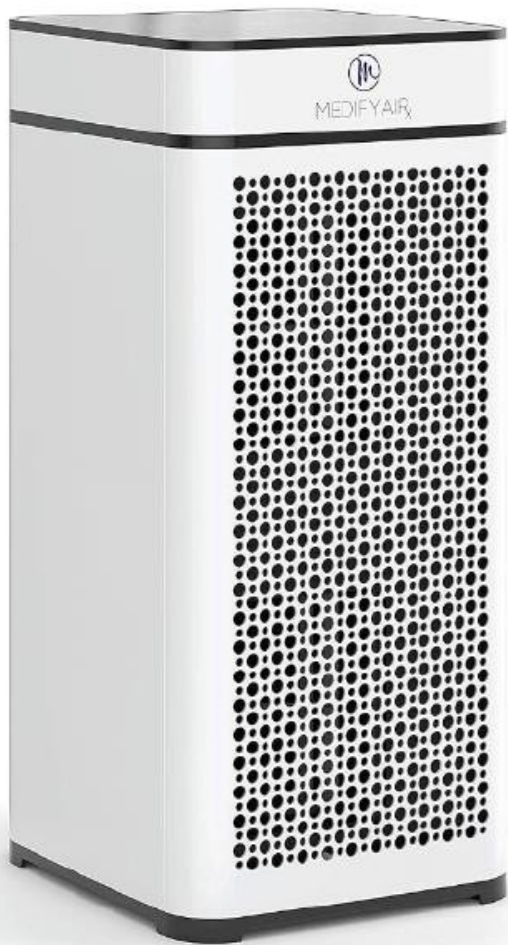

Roll over image to zoom in

Medify MA-40 Air Purifier with True HEPA H13 Filter | 1,793 ft² Coverage in 1hr for Smoke, Wildfires, Odors, Pollen, Pets | Quiet 99.9% Removal to 0.1 Microns | White, 1-Pack

Visit the Medify Air Store

4.6 ★★★★★ 12,661 ratings | Search this page

400+ bought in past month

$210⁹⁹

$187.67 Shipping & Import Fees Deposit to United Kingdom Details

Sales taxes may apply at checkout

Item Package Quantity: 1

1 2

Color: White

Color	White
Brand	Medify Air
Product Dimensions	10.5"D x 11"W x 22"H
Floor Area	1793 Square Feet
Specification Met	Energy Star Certified

Power Source
Corded Electric

Control Method
Touch

Item Weight
9.2 Pounds

Filter Type
HEPA