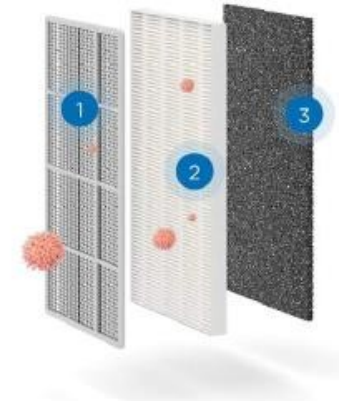

## 3 STAGE FILTER

Prefilter catches large particles like hair and dust

H13 HEPA filter catches 99.9% of particles to 0.1 microns including pet dander and pollen

Activated carbon filter absorbs and eliminates odors